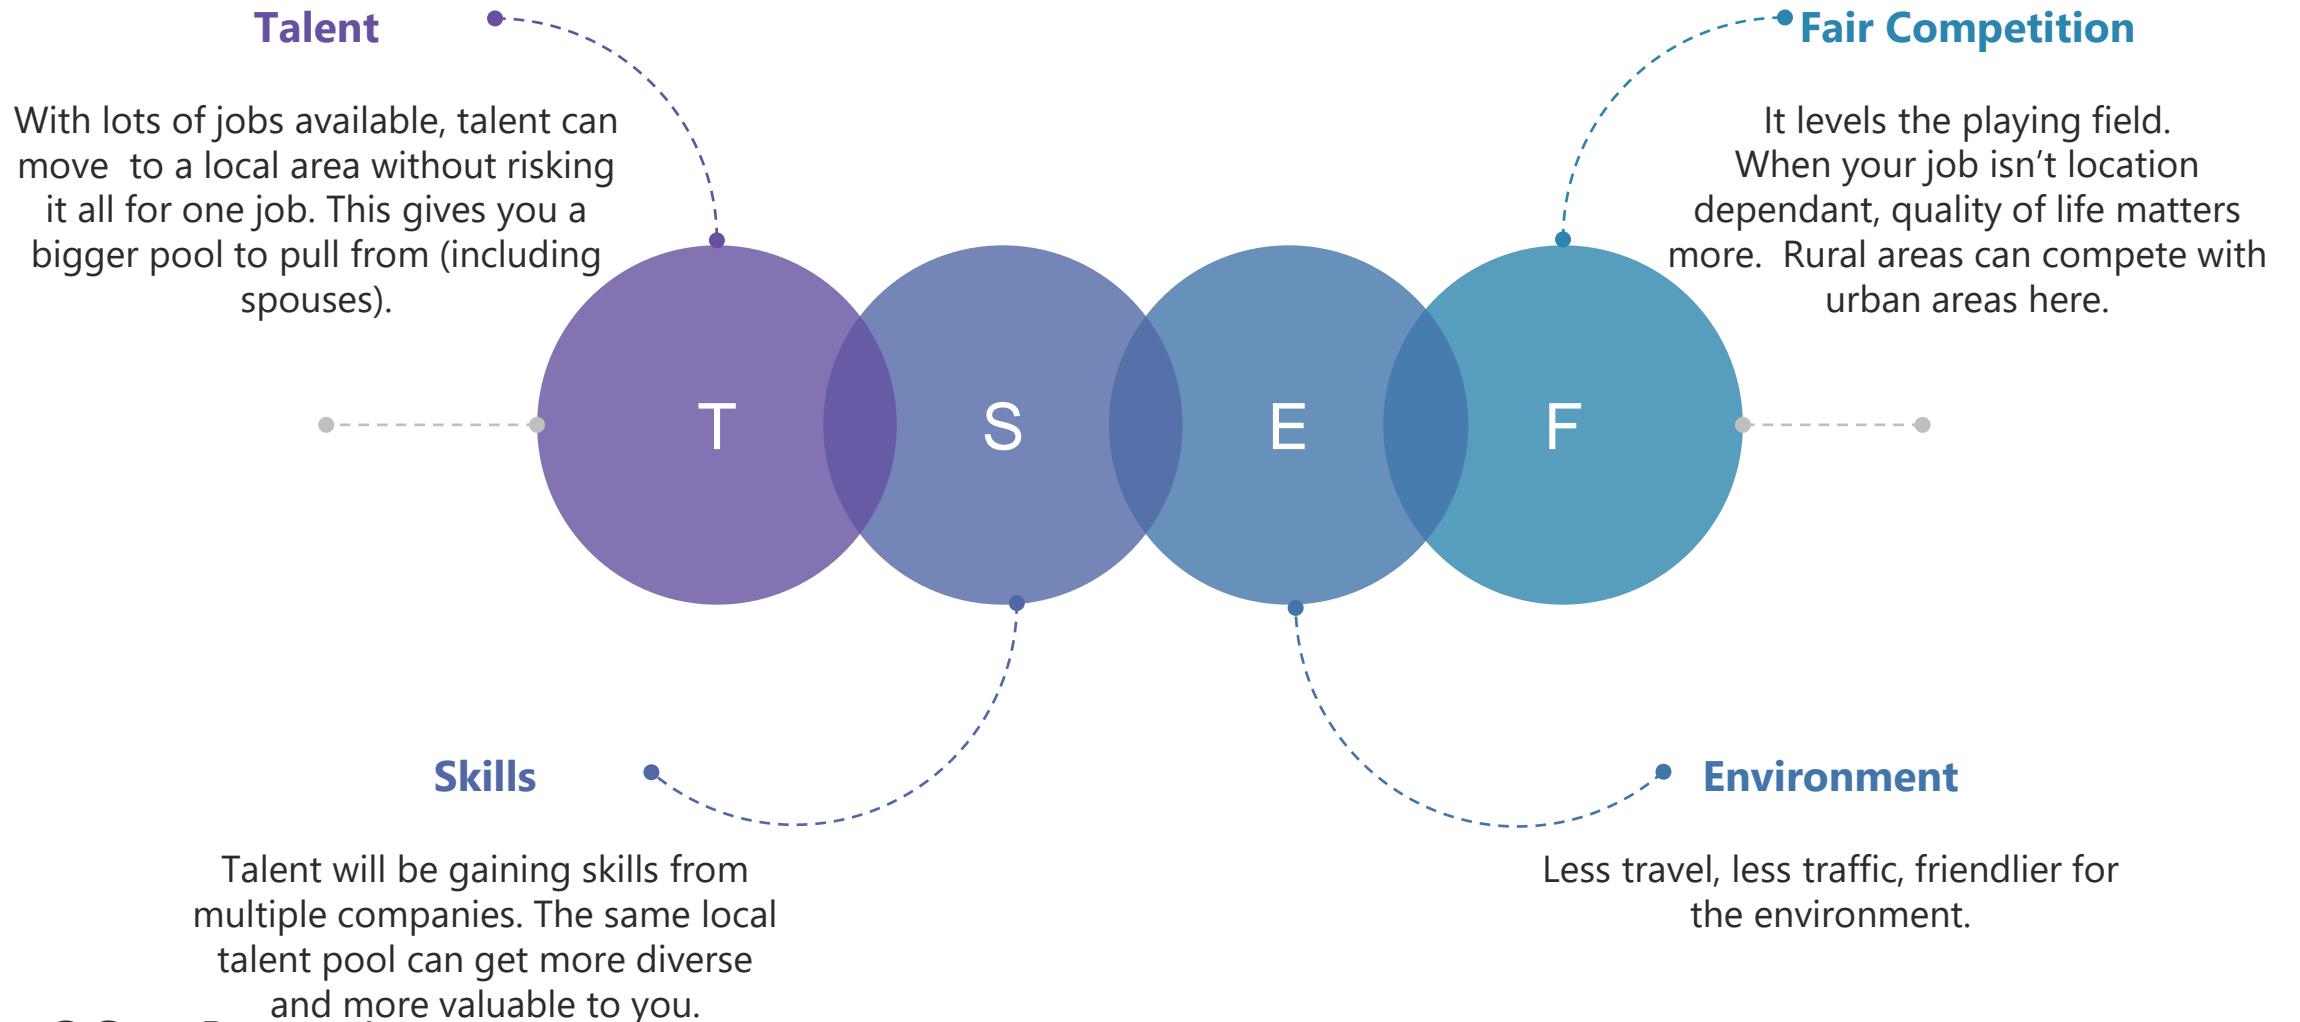

The Benefits For Communities